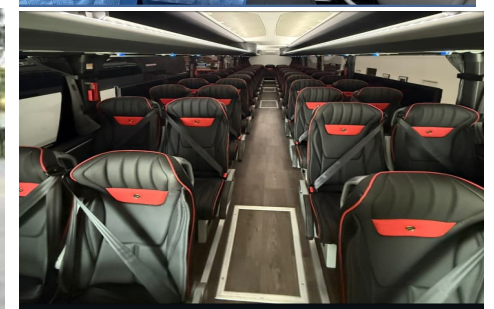

Mercedes Irizar Coach
1 – 56 seats